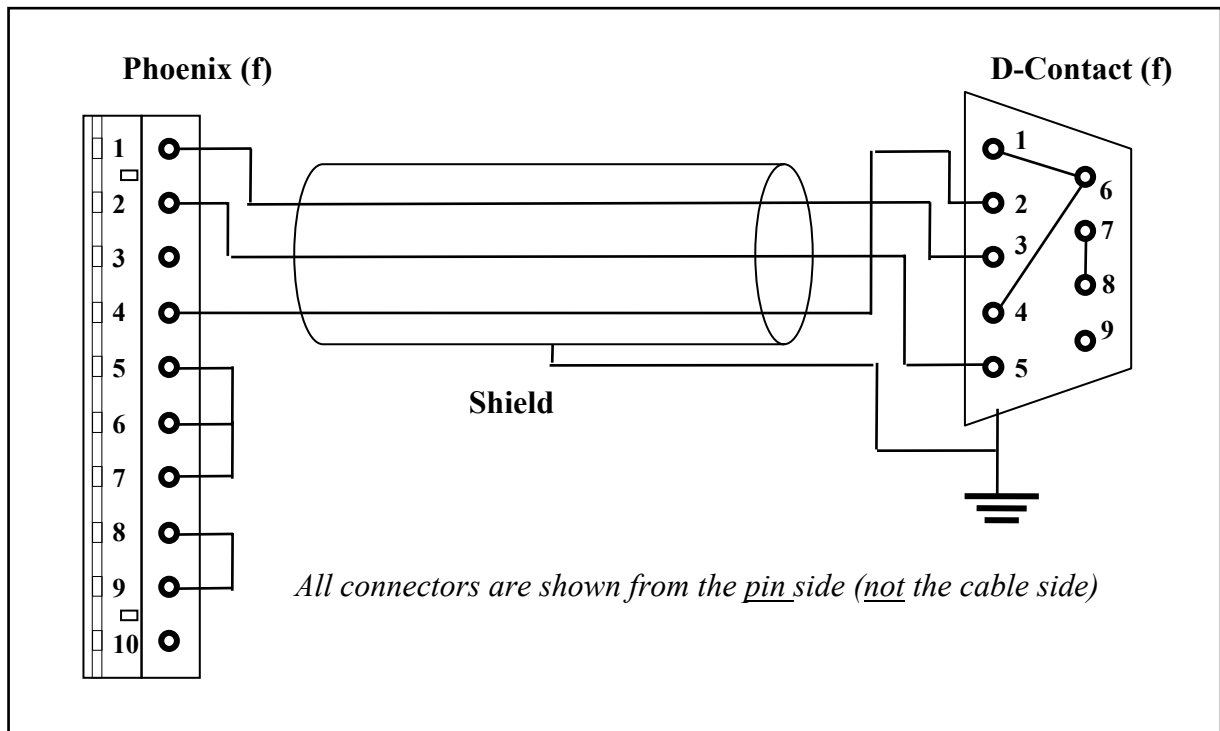

## SPORT<sup>S3</sup> – Computer link to PC

### COMPONENTS

**Phoenix Female connector: MSTB 2,5/10-ST-5,08**

**Female 9 SUB D connector**

**Cable with 3 connectors + shield**